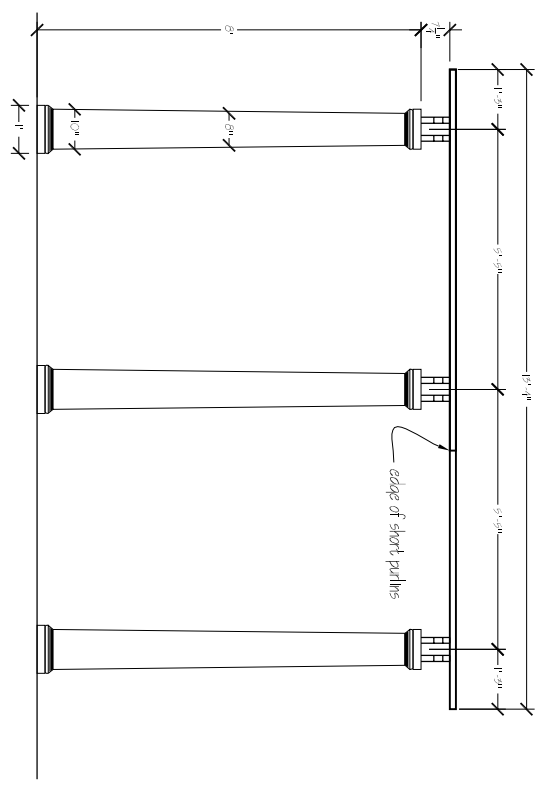

1" PERGOLA ELEVATION

**CHADSWORTH PERGOLAS**  
 277 North Front Street  
 Historic Wilmington, NC 28401

PERGOLA KITS- 10 COLUMN/ 1" SHAPE  
 10/01/07

SCALE: 1/4" = 1'-0"