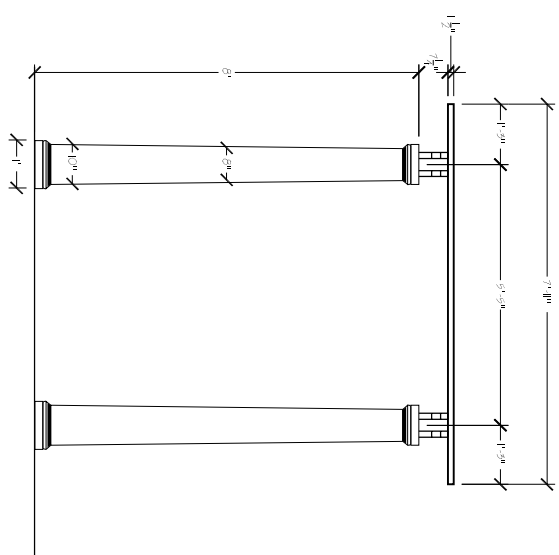

6 COLUMN

6 COLUMN ELEVATION

8 COLUMN

8 COLUMN ELEVATION

CHADSWORTH PERGOLAS

277 North Front Street
Historic Wilmington, NC 28401

PERGOLAS KIT5- 6 COLUMN & 8 COLUMN

10/01/07

SCALE: 1/4" = 1'-0"