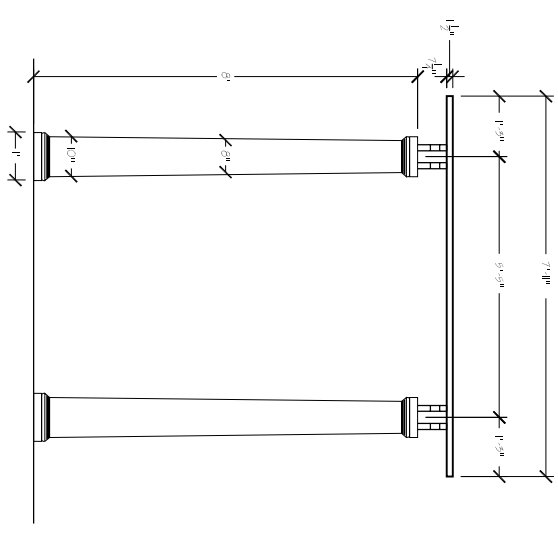

6 COLUMN

6 COLUMN ELEVATION

8 COLUMN

8 COLUMN ELEVATION

CHADSWORTH PERGOLAS

277 North Front Street
Historic Wilmington, NC 28401

PERGOLAS KIT5- 6 COLUMN & 8 COLUMN

10/01/07

SCALE: 1/4" = 1'-0"