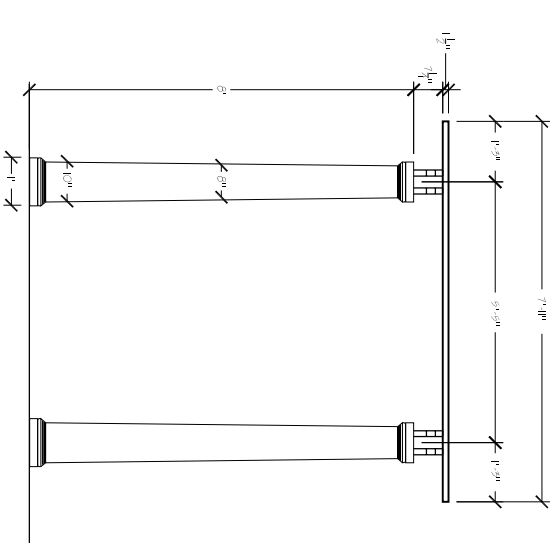

2 COLUMN

2 COLUMN ELEVATION

4 COLUMN

4 COLUMN ELEVATION

CHADSWORTH PERGOLAS

277 North Front Street
Historic Wilmington, NC 28401

PERGOLAKIT5- 2 COLUMN & 4 COLUMN

10/01/07

SCALE: 1/4" = 1'-0"