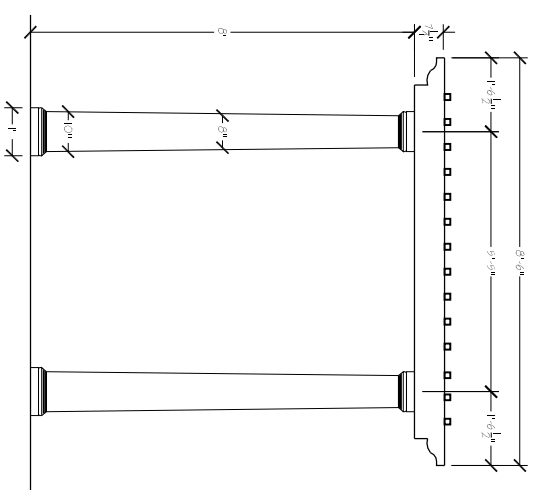

2 COLUMN

2 COLUMN ELEVATION

4 COLUMN

4 COLUMN ELEVATION

CHADSWORTH PERGOLAS

277 North Front Street
Historic Wilmington, NC 28401

PERGOLAKIT5- 2 COLUMN & 4 COLUMN

10/01/07

SCALE: 1/4" = 1'-0"