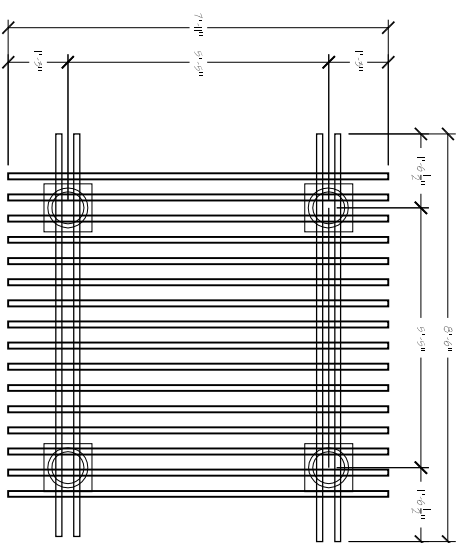

2 COLUMN

2 COLUMN ELEVATION

4 COLUMN

4 COLUMN ELEVATION

CHADSWORTH PERGOLAS

277 North Front Street
Historic Wilmington, NC 28401

PERGOLAKIT5- 2 COLUMN & 4 COLUMN

10/01/07

SCALE: 1/4" = 1'-0"