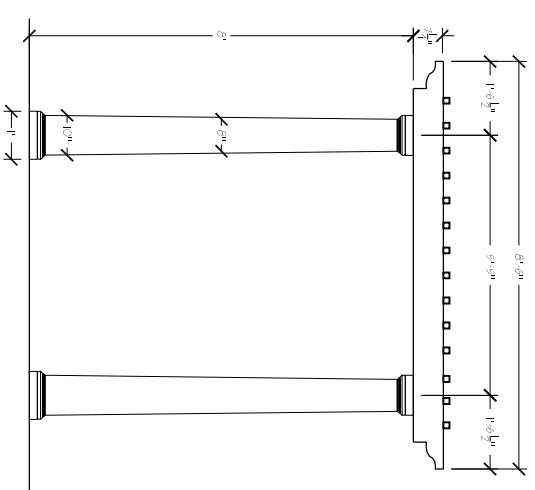

2 COLUMN

2 COLUMN ELEVATION

4 COLUMN

4 COLUMN ELEVATION

CHADSWORTH PERGOLAS

277 North Front Street
Historic Wilmington, NC 28401

PERGOLAKIT5- 2 COLUMN & 4 COLUMN

10/01/07

SCALE: 1/4" = 1'-0"